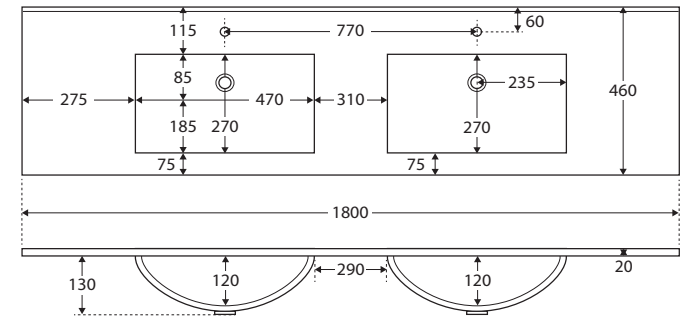

Vanessa

DOUBLE BOWL

POLY-MARBLE

BASIN-TOP

1800MM

Features

- 20 mm thick poly-marble
- Gloss white finish
- Requires 40 mm waste, no overflow (not included)

Available in

1 tap hole
180VAND

3 tap hole
180VAND-3

Cleaning & Care

- Wipe with a clean, soft cloth and mild soapy water or non-abrasive bathroom cleaner. Test in an inconspicuous area before cleaning the whole top.
- Avoid placing hot objects, such as hair straighteners, on any surface as these will cause discolouration and marking.
- Spills of hair dye, after-shave lotion, nail polish and remover, aerosol spray and other harsh chemicals should be removed immediately to prevent damage and discolouration. Clean immediately with mild soapy water using a clean, soft cloth.

While we aim to ensure specifications are correct at the time of publication, Fienza reserves the right to make modifications without prior notice. Physical colour may vary from image shown. All measurements are shown in millimetres. For ceramic products, please allow +/- 10 mm tolerance for manufacturing variance. Always use physical product measurements for mark-ups and roughing-in as the technical drawing may differ from actual product received.